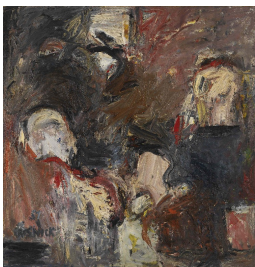

CHEIM & READ

Milton Resnick: Paintings 1954 - 1957
10/26/2021 - 12/17/2021

Milton Resnick (1917 - 2004)
HESS 1954
Oil on canvas
36 x 36 inches
91.4 x 91.4 centimeters
Signed and dated on recto: *Resnick*
'54.
CR# RS.37114

Milton Resnick (1917 - 2004)
CAMINO 1956
Oil on board
19 x 19 inches
48.3 x 48.3 centimeters
Signed on lower left: *Resnick*.
CR# RS.19526

Milton Resnick (1917 - 2004)
FREEHOLD 1957
Oil on canvas
62 x 60 inches
157.5 x 152.4 centimeters
Signed and dated on recto: *Resnick*
'57.
CR# RS.37122