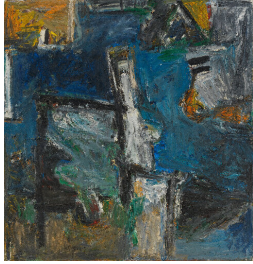

CHEIM & READ

Milton Resnick: Paintings 1954 - 1957
10/26/2021 - 12/17/2021

Milton Resnick (1917 - 2004)
HESS 1954
Oil on canvas
36 x 36 inches
91.4 x 91.4 centimeters
Signed and dated on recto: *Resnick*
'54.
CR# RS.37114

Milton Resnick (1917 - 2004)
CAMINO 1956
Oil on board
19 x 19 inches
48.3 x 48.3 centimeters
Signed on lower left: *Resnick*.
CR# RS.19526

Milton Resnick (1917 - 2004)
FREEHOLD 1957
Oil on canvas
62 x 60 inches
157.5 x 152.4 centimeters
Signed and dated on recto: *Resnick*
'57.
CR# RS.37122