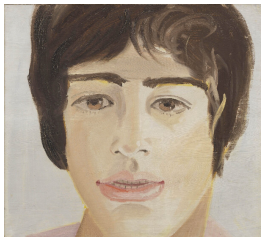

Alex Katz
VINCENT NO.1 1972
Oil on panel
13 1/2 x 15 inches
34.3 x 38.1 centimeters
CR# KA.19037