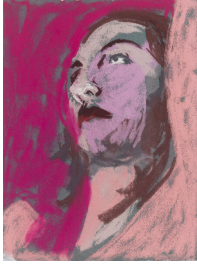

Nicole Wittenberg
LOUIS 4 2019
Pastel on paper
15 1/2 x 11 1/2 inches
39.4 x 29.2 centimeters
CR# NW.41436