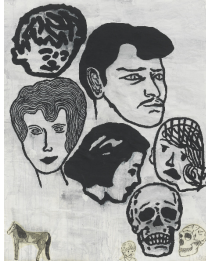

Donald Baechler
CROWD STUDY #2 2006
Gesso, flashe, graphite and paper
collage on paper
52 x 40 inches
132.1 x 101.6 centimeters
CR# BH.12975