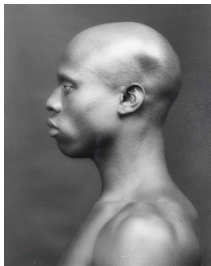

Robert Mapplethorpe (1946 - 1989)
KEN MOODY 1983
Gelatin silver print
19 x 15 inches
48.3 x 38.1 centimeters
Edition 1/10
CR# MA.19220.1