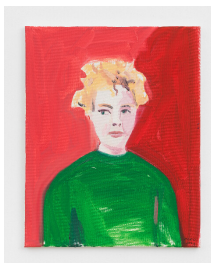

Joan Mitchell (1925 - 1992)
UNTITLED (NUDE STUDY)
1945
Charcoal on paper
25 x 19 inches
63.5 x 48.3 centimeters
CR# MI.12494

Jean-Michel Basquiat (1960 - 1988)
PORTRAIT OF JOEL BERNARD
1983
Acrylic, graphite and colored pencil
on paper
42 x 30 inches
106.7 x 76.2 centimeters
CR# BA.12247

Tsuguharu Foujita
BUSTE DE FEMME NUE 1949
Pen and ink and wash on paper
9 1/2 x 12 7/8 inches
24.1 x 32.7 centimeters
CR# TS.12160

Adam Fuss
UNTITLED 2017
Unique gelatin silver print
photogram
24 x 20 inches
61 x 50.8 centimeters
CR# FU.38188

Robert Mapplethorpe (1946 - 1989)
KEN MOODY 1983
Gelatin silver print
19 x 15 inches
48.3 x 38.1 centimeters
Edition 1/10
CR# MA.19220.1

McDermott & McGough
BOY-1931 1986
Oil on linen
22 x 16 inches
55.9 x 40.6 centimeters
CR# MD.19135