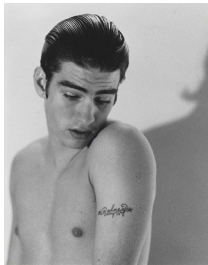

Bruce Weber
RODNEY HARVEY, ACTOR,
NYC 1986
Gelatin silver print
13 x 10 1/4 inches
33 x 26 centimeters
Edition 3/10
CR# BW.15848