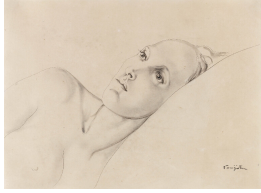

Joan Mitchell (1925 - 1992)
UNTITLED (NUDE STUDY)
1945
Charcoal on paper
25 x 19 inches
63.5 x 48.3 centimeters
CR# MI.12494

Jean-Michel Basquiat (1960 - 1988)
PORTRAIT OF JOEL BERNARD
1983
Acrylic, graphite and colored pencil
on paper
42 x 30 inches
106.7 x 76.2 centimeters
CR# BA.12247