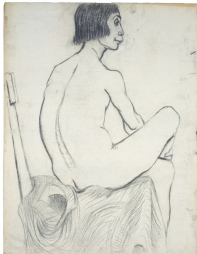

Joan Mitchell (1925 - 1992)
UNTITLED (NUDE STUDY)
1945
Charcoal on paper
25 x 19 inches
63.5 x 48.3 centimeters
CR# MI.12494