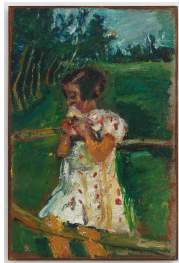

Chaim Soutine (1893 - 1943)
GIRL AT FENCE 1939
Oil on canvas on board
29 3/8 x 19 1/4 inches
74.6 x 48.9 centimeters
CR# SO.41446