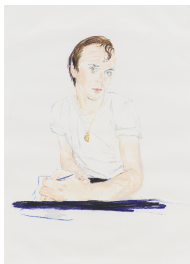

Billy Sullivan
RENE, JUNE 1979 2016
Pastel on paper
42 1/5 x 30 inches
107.2 x 76.2 centimeters
CR# BS.41437