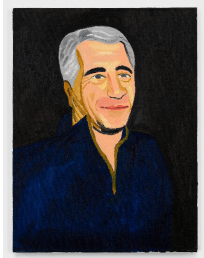

Cumwizard69420
GIRL'S GOTTA EAT 2022
Oil on canvas
16 x 20 inches
40.6 x 50.8 centimeters
CR# WZ.42052

Cumwizard69420
MOTHER AND CHILD 2022
Oil on canvas
24 x 18 inches
61 x 45.7 centimeters
CR# WZ.42056

Cumwizard69420
COME HELP GRANDPAPPY
WITH HIS PANTS 2021
Oil on canvas
20 x 16 inches
50.8 x 40.6 centimeters
CR# WZ.42071

Cumwizard69420
WOODY ALLEN 2022
Oil on canvas
20 x 16 inches
50.8 x 40.6 centimeters
CR# WZ.42024