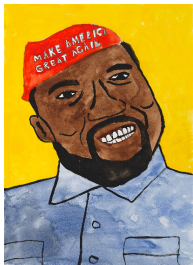

Cumwizard69420
KANYE WEST 2021
Watercolor on paper
15 x 11 inches
38.1 x 27.9 centimeters
CR# WZ.42009