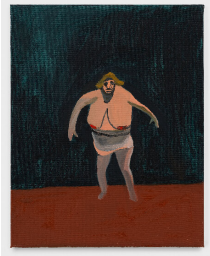

Cumwizard69420
COME HELP GRANDPAPPY
WITH HIS PANTS 2021
Oil on canvas
20 x 16 inches
50.8 x 40.6 centimeters
CR# WZ.42071

Cumwizard69420
WOODY ALLEN 2022
Oil on canvas
20 x 16 inches
50.8 x 40.6 centimeters
CR# WZ.42024

Cumwizard69420
HELLO OLD FRIEND 2022
oil on canvas
16 x 16 inches
40.6 x 40.6 centimeters
CR# WZ.42051

Cumwizard69420
FACE DOWN ASS UP 2022
Oil on canvas
18 x 24 inches
45.7 x 61 centimeters
CR# WZ.42082

Cumwizard69420
SLEEPING BEAUTY 2022
Oil on canvas
36 x 48 inches
91.4 x 121.9 centimeters
CR# WZ.42065

Cumwizard69420
TRUMP 2022
Oil on canvas
20 x 16 inches
50.8 x 40.6 centimeters
CR# WZ.42073

Cumwizard69420
WOMAN SCREAMS AT TRUMP'S
INAUGURATION 2021
Oil on canvas
16 x 20 inches
40.6 x 50.8 centimeters
CR# WZ.42044