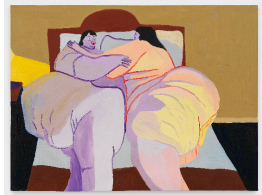

CHEIM & READ

Cumwizard69420

The Americans

January 12, 2023 - March 18, 2023

Cumwizard69420
PORTRAIT OF GHISLAINE
MAXWELL 2021
Oil on canvas
16 x 20 inches
40.6 x 50.8 centimeters
CR# WZ.41452

Cumwizard69420
I WANT TO BE IN THE
MIDDLE 2022
Oil on canvas
30 x 40 inches
76.2 x 101.6 centimeters
CR# WZ.42060

Cumwizard69420
IMMOBILE BEAUTY 2/2 2021
Oil on canvas
20 x 16 inches
50.8 x 40.6 centimeters
CR# WZ.42053

Cumwizard69420
A MAN'S GOTTA EAT 2023
Oil on canvas
20 x 16 inches
50.8 x 40.6 centimeters
CR# WZ.42109