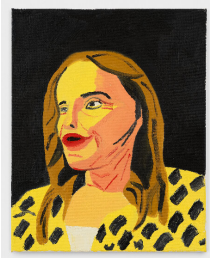

Cumwizard69420
THE BEAUTIFUL CAITLYN
JENNER 2021
Oil on canvas
20 x 16 inches
50.8 x 40.6 centimeters
CR# WZ.42066