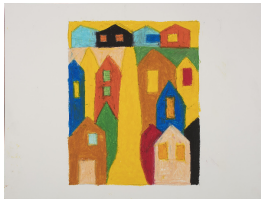

Sean Scully
JACK THE WOLF 2018
Pastel on paper
18 1/8 x 24 inches
46 x 61 centimeters
CR# SY.43008